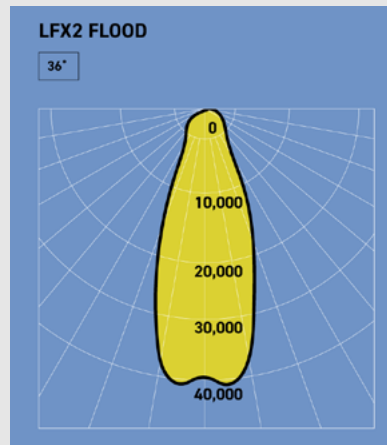

TECHNICAL INFORMATION

PRODUCT DIMENSIONS

LFX FLOODLITE

LIGHT OUTPUT DIAGRAM

Light output diagrams are shown for LFX Floodlite models with 32 LEDs (LFX2S-32-XX).

LFX FLOODLITE TECHNICAL TABLE

LFX FLOODLITE								
Product Reference	LFX1S-12-55	LFX1S-12-65	LFX1S-16-45	LFX1S-16-55	LFX2S-24-50	LFX2S-24-60	LFX2S-32-50	LFX2S-32-55
Code	II 2 G Ex eb mb IIC T4 Gb II 2 D Ex tb IIIC T110°C Db							
Certificate	ExVeritas 19 ATEX 0586X / IECEx EXV 19.0079X / ExVeritas 21 UKEX 0939X							
Input Voltage Range	88 - 140V AC or 180 - 277V AC							
Input Power	67.5W	45W	90W	60W	135W	90W	180W	120W
Frequency	50 - 60 Hz							
Power Factor	>0.90							
Enclosure Size	Small				Large			
Lumen Output (Max)*	9,724	6,483	12,996	8,644	19,449	12,996	25,932	17,288
LEDs	12 LED	12 LED	16 LED	16 LED	24 LED	24 LED	32 LED	32 LED
Beam Angles	Narrow (36°), Medium (45°), Wide (62°), Ultra Wide (102°)							
Ingress Protection	IP66/67 (depending on gland fitted)							
Lower Temp. Limit	-50°C							
Upper Temp. Limit	55°C	65°C	45°C	55°C	50°C	60°C	50°C	55°C
Weight	9.5kg				15.5kg			
Colour Temperature	5000K							