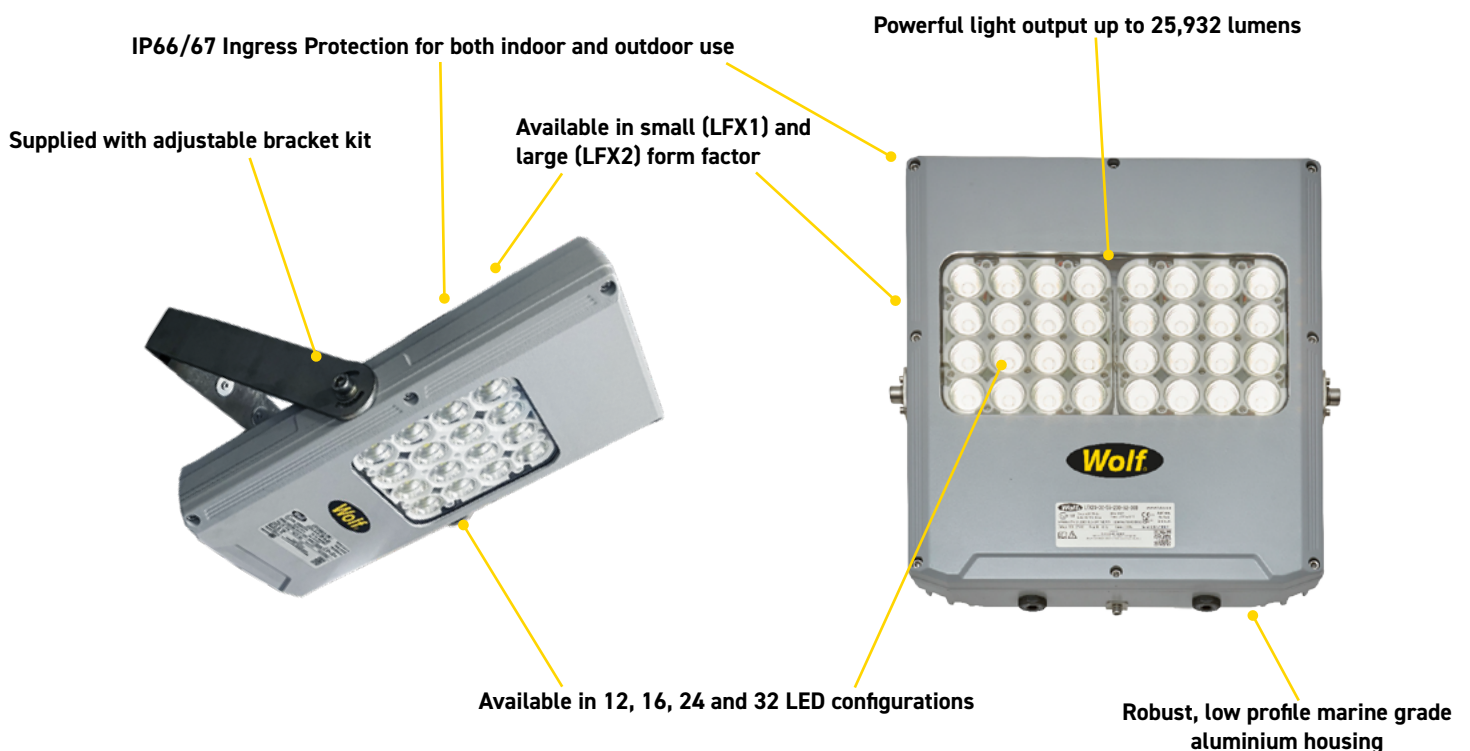

PRODUCT INFORMATION

The LFX range of high-power Hazardous Area LED installed floodlights is ideal for safely illuminating large Hazardous Areas that need wide, even light coverage. ATEX, IECEx and UKEX certified for safe use in Zones 1 and 21 potentially explosive atmospheres. The range is available with 12 or 16 LEDs in the LFX1 (small) housing; and 24 or 32 LEDs in the LFX2 (large) housing, along with 4 different beam angles to suit a wide range of applications. IP66/67 certified, and with a full range of fixing accessories, LFX Floodlites are ideal for both indoor and outdoor use.

FEATURES & BENEFITS

LIGHT OUTPUT

- Options for light output from 6,483 lumens to 25,932 - allowing you to choose according to your specific light level requirements
- Available in beam angles 36°, 45°, 62° and 102° - allow the light to be directed where needed
- 5000K white light for bright, crisp lighting that's ideal for general work area illumination

CERTIFICATIONS/SPECIFICATIONS

- ATEX, IECEx and UKEX certified for gas Zone 1 and Dust Zone 21
- T4 temperature class
- An IP66/67 rating means the LFX Floodlite is suitable for both indoor and outdoor use
- With all models having a lower ambient limit of - 50°C and high temperature versions up to +65°C being available, the LFX range is ideal for even the most extreme environments

FEATURES

- Simple design ensures quick and easy installation
- 4 versions available; in 2 sizes - Small and Large - and 12/16 or 24/32 LED arrays
- Available as 110V and 230V versions
- A robust and durable aluminium body with toughened glass ensure long life and resistance to damage
- Ultra long life LEDs, configured to give 100,000+ hours life
- 5 year warranty
- IES files available upon request