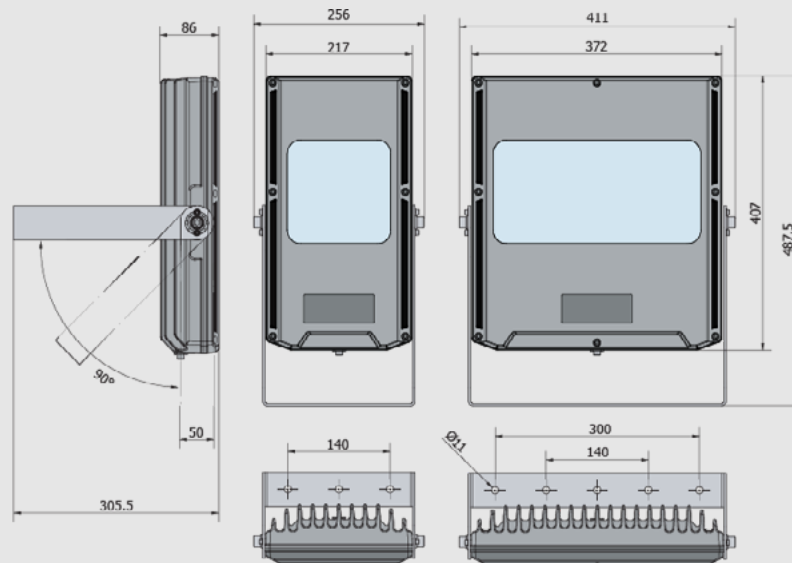

FEATURES & BENEFITS

LIGHT OUTPUT

- Options for light output from 6,483 lumens to 25,932 - allowing you to choose according to your specific light level requirements
- Available in beam angles 36°, 45°, 62° and 102° - allow the light to be directed where needed
- 5000K white light for bright, crisp lighting that's ideal for general work area illumination

TECHNICAL INFORMATION

PRODUCT DIMENSIONS

LFX FLOODLITE

LIGHT OUTPUT DIAGRAM

Light output diagrams are shown for LFX Floodlite models with 32 LEDs (LFX2S-32-XX).

LFX FLOODLITE TECHNICAL TABLE

LFX FLOODLITE								
Product Reference	LFX1S-12-55	LFX1S-12-65	LFX1S-16-45	LFX1S-16-55	LFX2S-24-50	LFX2S-24-60	LFX2S-32-50	LFX2S-32-55
Code	II 2 G Ex eb mb IIC T4 Gb II 2 D Ex tb IIIC T110°C Db							
Certificate	ExVeritas 19 ATEX 0586X / IECEx EXV 19.0079X / ExVeritas 21 UKEX 0939X							
Input Voltage Range	88 - 140V AC or 180 - 277V AC							
Input Power	67.5W	45W	90W	60W	135W	90W	180W	120W
Frequency	50 - 60 Hz							
Power Factor	>0.90							
Enclosure Size	Small				Large			
Lumen Output (Max)*	9,724	6,483	12,996	8,644	19,449	12,996	25,932	17,288
LEDs	12 LED	12 LED	16 LED	16 LED	24 LED	24 LED	32 LED	32 LED
Beam Angles	Narrow (36°), Medium (45°), Wide (62°), Ultra Wide (102°)							
Ingress Protection	IP66/67 (depending on gland fitted)							
Lower Temp. Limit	-50°C							
Upper Temp. Limit	55°C	65°C	45°C	55°C	50°C	60°C	50°C	55°C
Weight	9.5kg				15.5kg			
Colour Temperature	5000K							