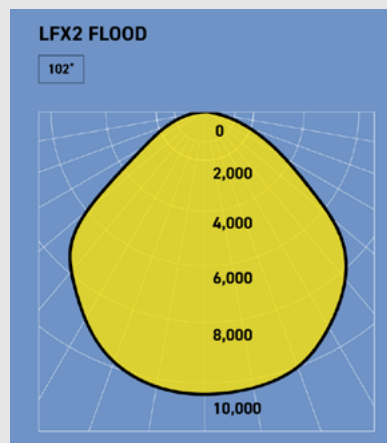

TECHNICAL INFORMATION

PRODUCT DIMENSIONS

LFX FLOODLITE

LIGHT OUTPUT DIAGRAM

Light output diagrams are shown for LFX Floodlite models with 32 LEDs (LFX2S-32-XX).

LFX FLOODLITE TECHNICAL TABLE

LFX FLOODLITE								
Product Reference	LFX1S-12-55	LFX1S-12-65	LFX1S-16-45	LFX1S-16-55	LFX2S-24-50	LFX2S-24-60	LFX2S-32-50	LFX2S-32-55
Code	II 2 G Ex eb mb IIC T4 Gb II 2 D Ex tb IIIC T110°C Db							
Certificate	ExVeritas 19 ATEX 0586X / IECEx EXV 19.0079X / ExVeritas 21 UKEX 0939X							
Input Voltage Range	88 - 140V AC or 180 - 277V AC							
Input Power	67.5W	45W	90W	60W	135W	90W	180W	120W
Frequency	50 - 60 Hz							
Power Factor	>0.90							
Enclosure Size	Small				Large			
Lumen Output (Max)*	9,724	6,483	12,996	8,644	19,449	12,996	25,932	17,288
LEDs	12 LED	12 LED	16 LED	16 LED	24 LED	24 LED	32 LED	32 LED
Beam Angles	Narrow (36°), Medium (45°), Wide (62°), Ultra Wide (102°)							
Ingress Protection	IP66/67 (depending on gland fitted)							
Lower Temp. Limit	-50°C							
Upper Temp. Limit	55°C	65°C	45°C	55°C	50°C	60°C	50°C	55°C
Weight	9.5kg				15.5kg			
Colour Temperature	5000K							