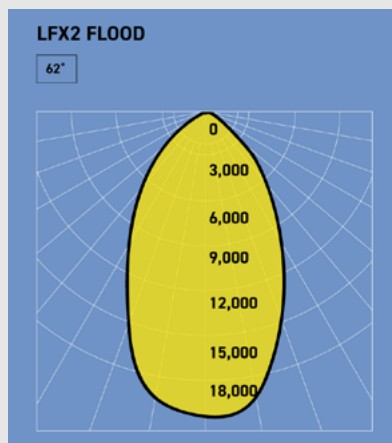

TECHNICAL INFORMATION

PRODUCT DIMENSIONS

LFX FLOODLITE

LIGHT OUTPUT DIAGRAM

Light output diagrams are shown for LFX Floodlite models with 32 LEDs (LFX2S-32-XX).

LFX FLOODLITE TECHNICAL TABLE

LFX FLOODLITE								
Product Reference	LFX1S-12-55	LFX1S-12-65	LFX1S-16-45	LFX1S-16-55	LFX2S-24-50	LFX2S-24-60	LFX2S-32-50	LFX2S-32-55
Code	II 2 G Ex eb mb IIC T4 Gb II 2 D Ex tb IIIC T110°C Db							
Certificate	ExVeritas 19 ATEX 0586X / IECEx EXV 19.0079X / ExVeritas 21 UKEX 0939X							
Input Voltage Range	88 - 140V AC or 180 - 277V AC							
Input Power	67.5W	45W	90W	60W	135W	90W	180W	120W
Frequency	50 - 60 Hz							
Power Factor	>0.90							
Enclosure Size	Small				Large			
Lumen Output (Max)*	9,724	6,483	12,996	8,644	19,449	12,996	25,932	17,288
LEDs	12 LED	12 LED	16 LED	16 LED	24 LED	24 LED	32 LED	32 LED
Beam Angles	Narrow (36°), Medium (45°), Wide (62°), Ultra Wide (102°)							
Ingress Protection	IP66/67 (depending on gland fitted)							
Lower Temp. Limit	-50°C							
Upper Temp. Limit	55°C	65°C	45°C	55°C	50°C	60°C	50°C	55°C
Weight	9.5kg				15.5kg			
Colour Temperature	5000K							