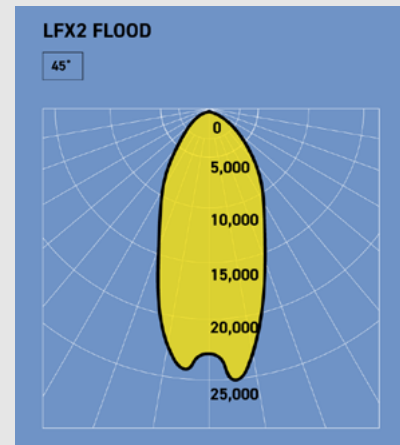

TECHNICAL INFORMATION

PRODUCT DIMENSIONS

LFX FLOODLITE

LIGHT OUTPUT DIAGRAM

Light output diagrams are shown for LFX Floodlite models with 32 LEDs (LFX2S-32-XX).

LFX FLOODLITE TECHNICAL TABLE

LFX FLOODLITE								
Product Reference	LFX1S-12-55	LFX1S-12-65	LFX1S-16-45	LFX1S-16-55	LFX2S-24-50	LFX2S-24-60	LFX2S-32-50	LFX2S-32-55
Code	II 2 G Ex eb mb IIC T4 Gb II 2 D Ex tb IIIC T110°C Db							
Certificate	ExVeritas 19 ATEX 0586X / IECEx EXV 19.0079X / ExVeritas 21 UKEX 0939X							
Input Voltage Range	88 - 140V AC or 180 - 277V AC							
Input Power	67.5W	45W	90W	60W	135W	90W	180W	120W
Frequency	50 - 60 Hz							
Power Factor	>0.90							
Enclosure Size	Small				Large			
Lumen Output (Max)*	9,724	6,483	12,996	8,644	19,449	12,996	25,932	17,288
LEDs	12 LED	12 LED	16 LED	16 LED	24 LED	24 LED	32 LED	32 LED
Beam Angles	Narrow (36°), Medium (45°), Wide (62°), Ultra Wide (102°)							
Ingress Protection	IP66/67 (depending on gland fitted)							
Lower Temp. Limit	-50°C							
Upper Temp. Limit	55°C	65°C	45°C	55°C	50°C	60°C	50°C	55°C
Weight	9.5kg				15.5kg			
Colour Temperature	5000K							