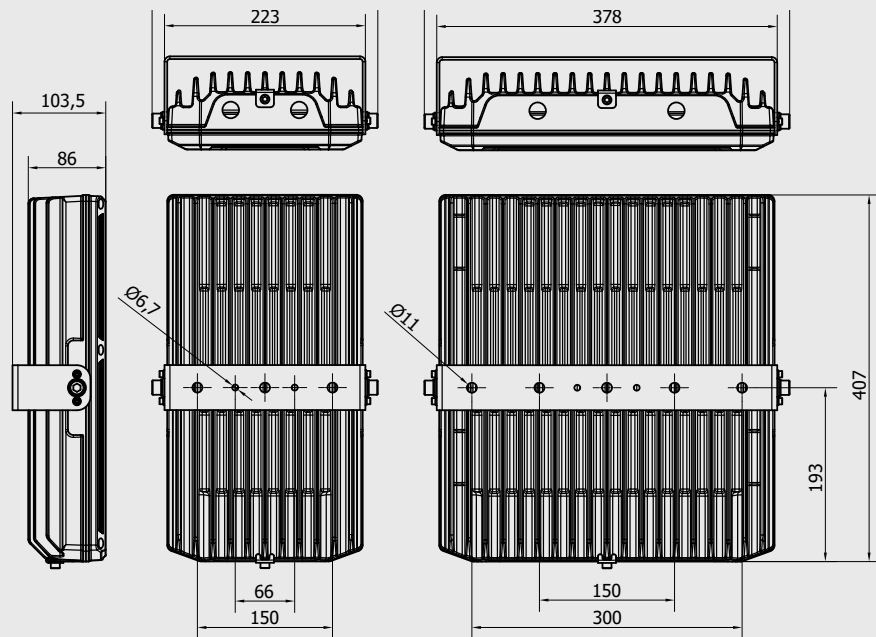

TECHNICAL INFORMATION

PRODUCT DIMENSIONS

LHX HIGHBAY