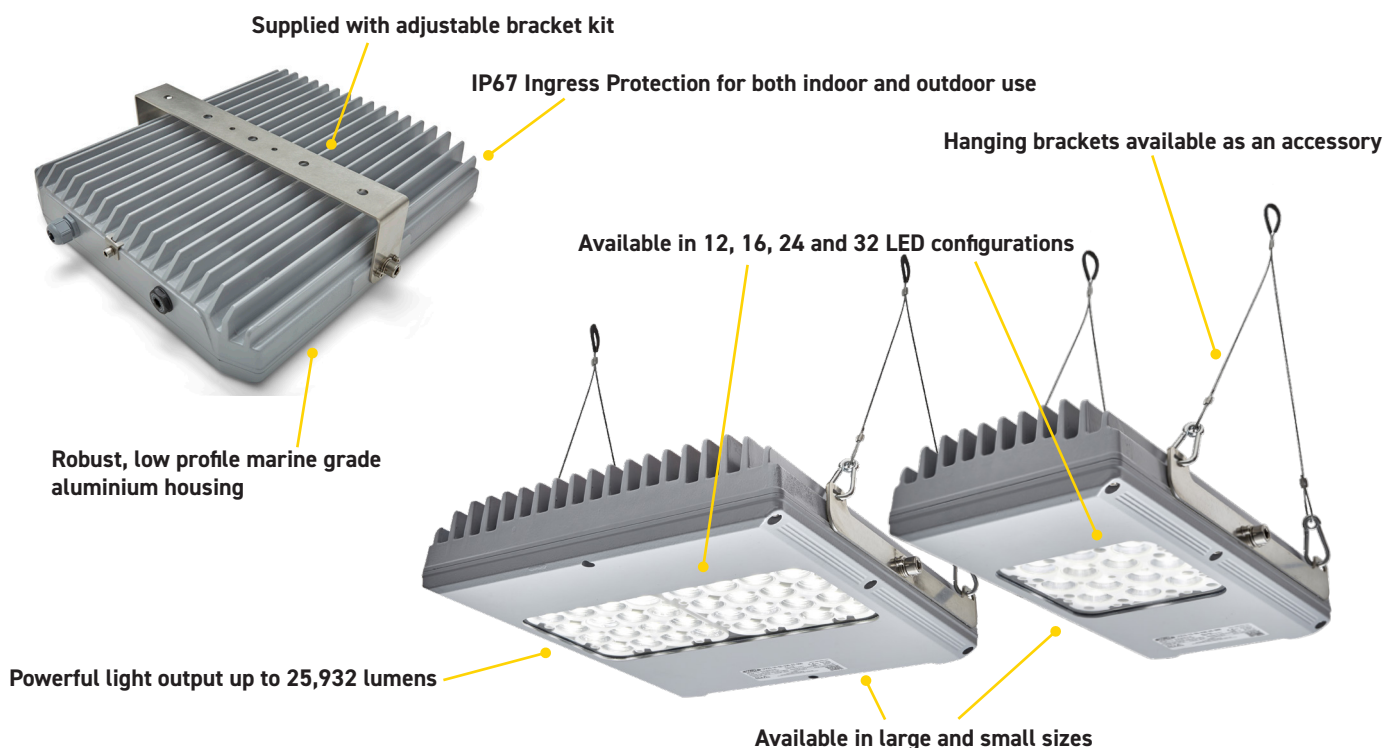

LHX HIGHBAY ZONES **1** **2** **21** **22**

## PRODUCT INFORMATION

The LHX Installed LED Highbay range of high-power Hazardous Area LED installed floodlights is ideal for safely illuminating large Hazardous Areas that need wide, even light coverage. ATEX, IECEx and UKEX certified to Zones 1 and 21, these high powered, ceiling mounted lamps have a lumen output of up to 25,932 lumens and are IP67 rated making them perfect for both indoor and outdoor use. Four versions are available, in two sizes, LHX1 (small) and LHX2 (large) and 12/16 or 24/32 LED configurations.

### LIGHT OUTPUT

- Options for light output from 6,483 lumens to 25,932 - allowing you to choose according to your specific light level requirements
- Available in beam angles 32°, 45°, 62° and 102° - allow the light to be directed where needed
- 5000K white light for bright, crisp lighting that's ideal for general work area illumination

### CERTIFICATIONS/SPECIFICATIONS

- ATEX, IECEx and UKEX certified for gas Zone 1 and Dust Zone 21
- T4 temperature class
- An IP67 rating means the LHX Floodlight is suitable for both indoor and outdoor use
- With all models having a lower ambient limit of - 50°C and high temperature versions up to +65°C being available, the LHX range is ideal for even the most extreme environments