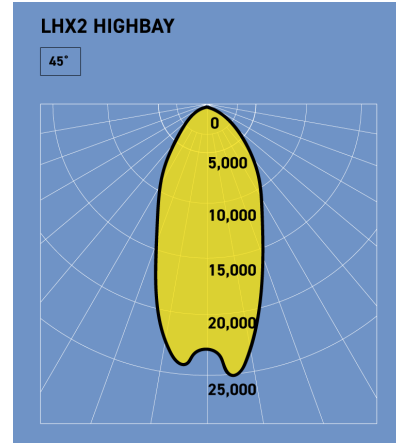

LIGHT OUTPUT DIAGRAM

Light output diagrams are shown for LHX Highbay models with 32 LEDs (LHX2S-32-XX)