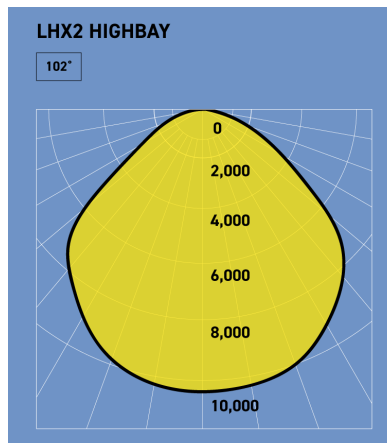

LIGHT OUTPUT DIAGRAM

Light output diagrams are shown for LHX Highbay models with 32 LEDs (LHX2S-32-XX)