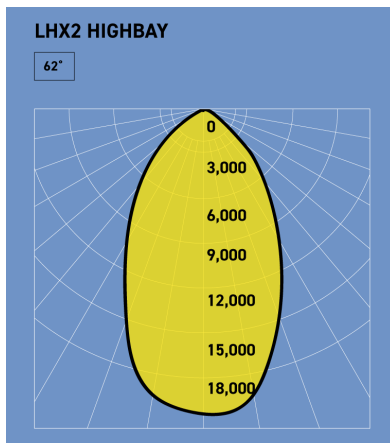

LIGHT OUTPUT DIAGRAM

Light output diagrams are shown for LHX Highbay models with 32 LEDs (LHX2S-32-XX)